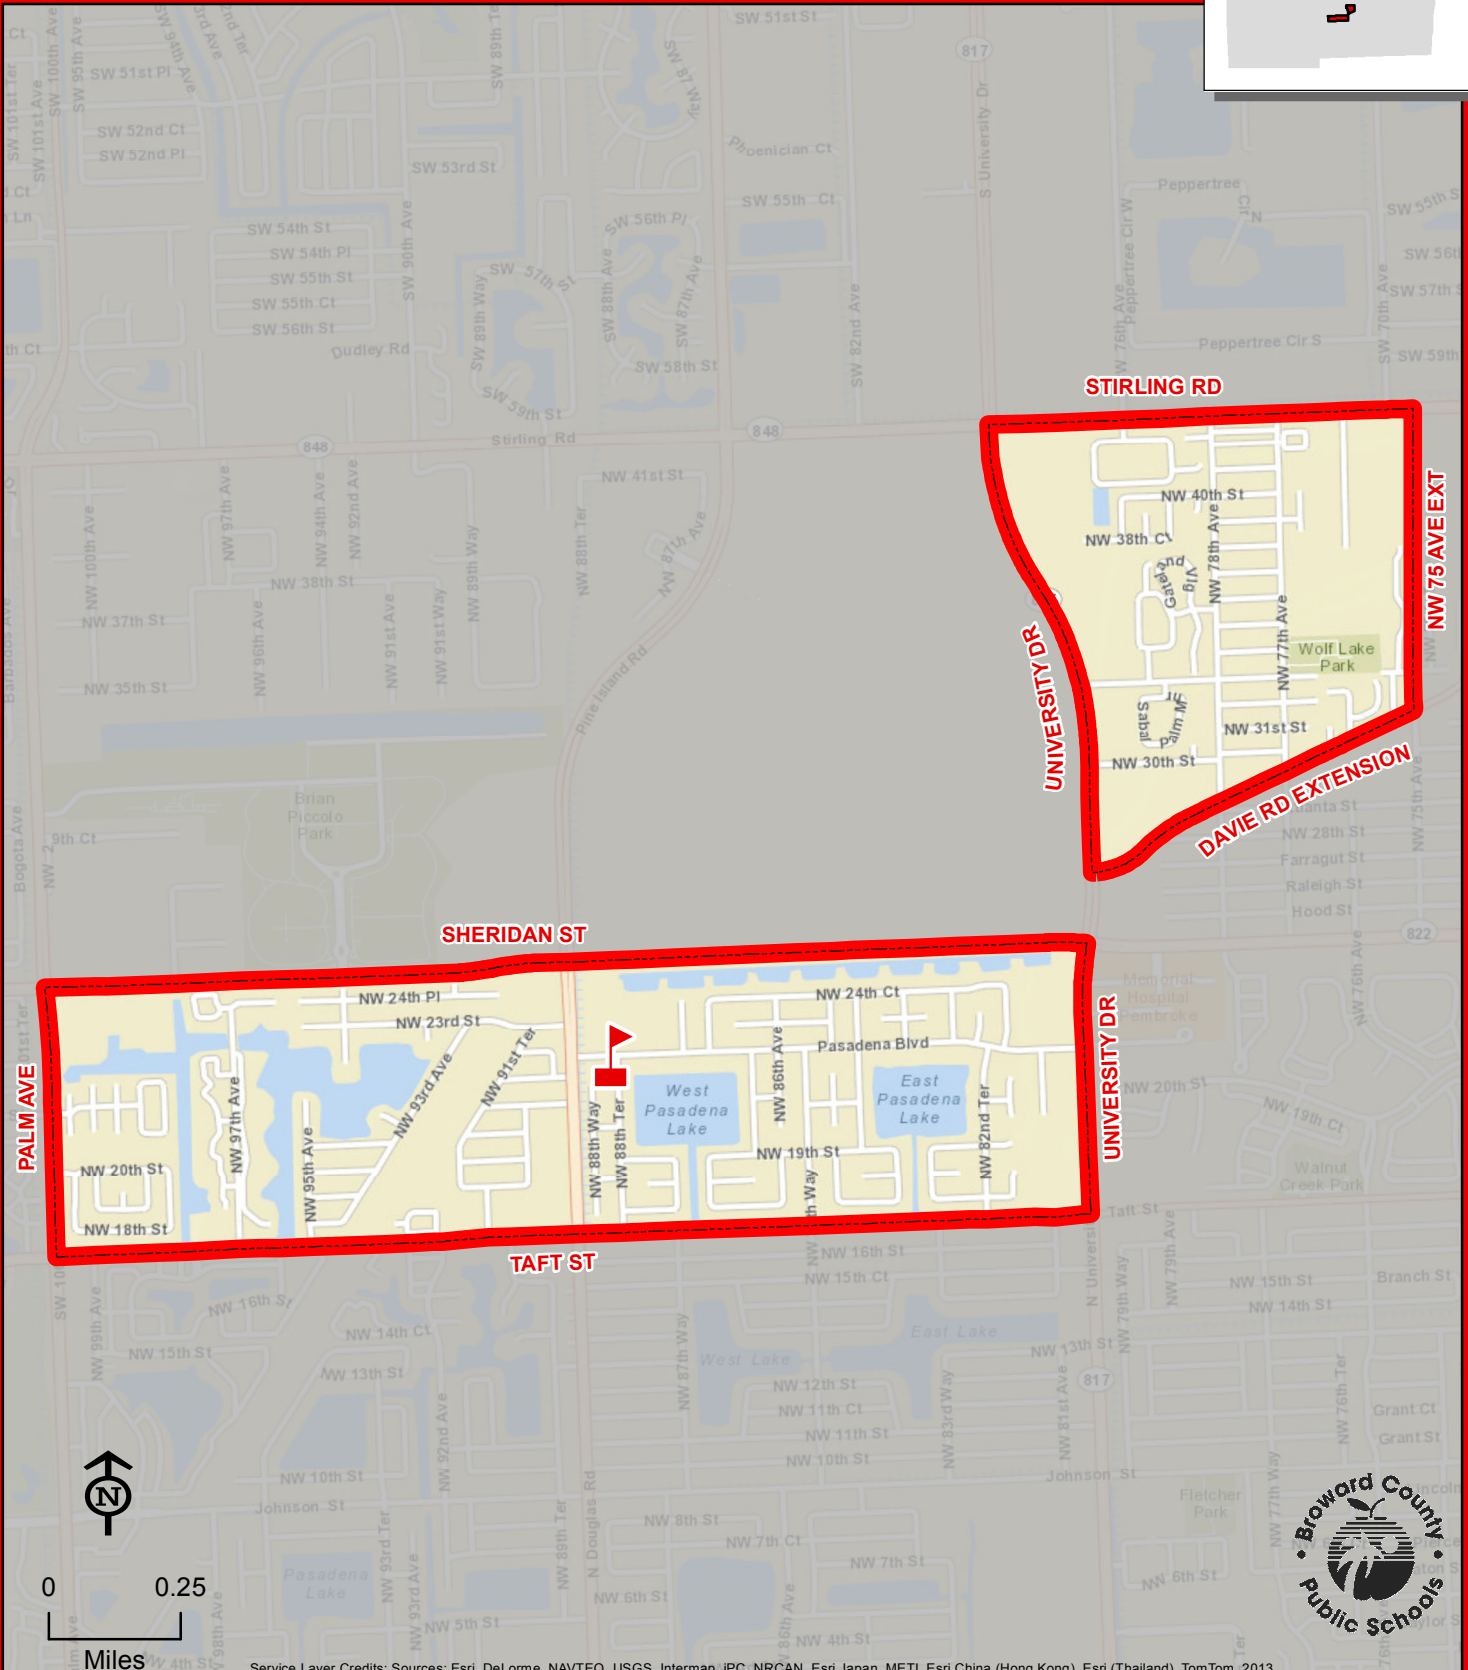

# PASADENA LAKES ELEMENTARY SCHOOL

8801 PASADENA BOULEVARD  
PEMBROKE PINES, FLORIDA 33024  
754-323-6900

**PASADENA LAKES**

THIS MAP IS FOR CONCEPTUAL PURPOSES ONLY AND SHOULD NOT BE USED FOR LEGAL BOUNDARY DETERMINATIONS